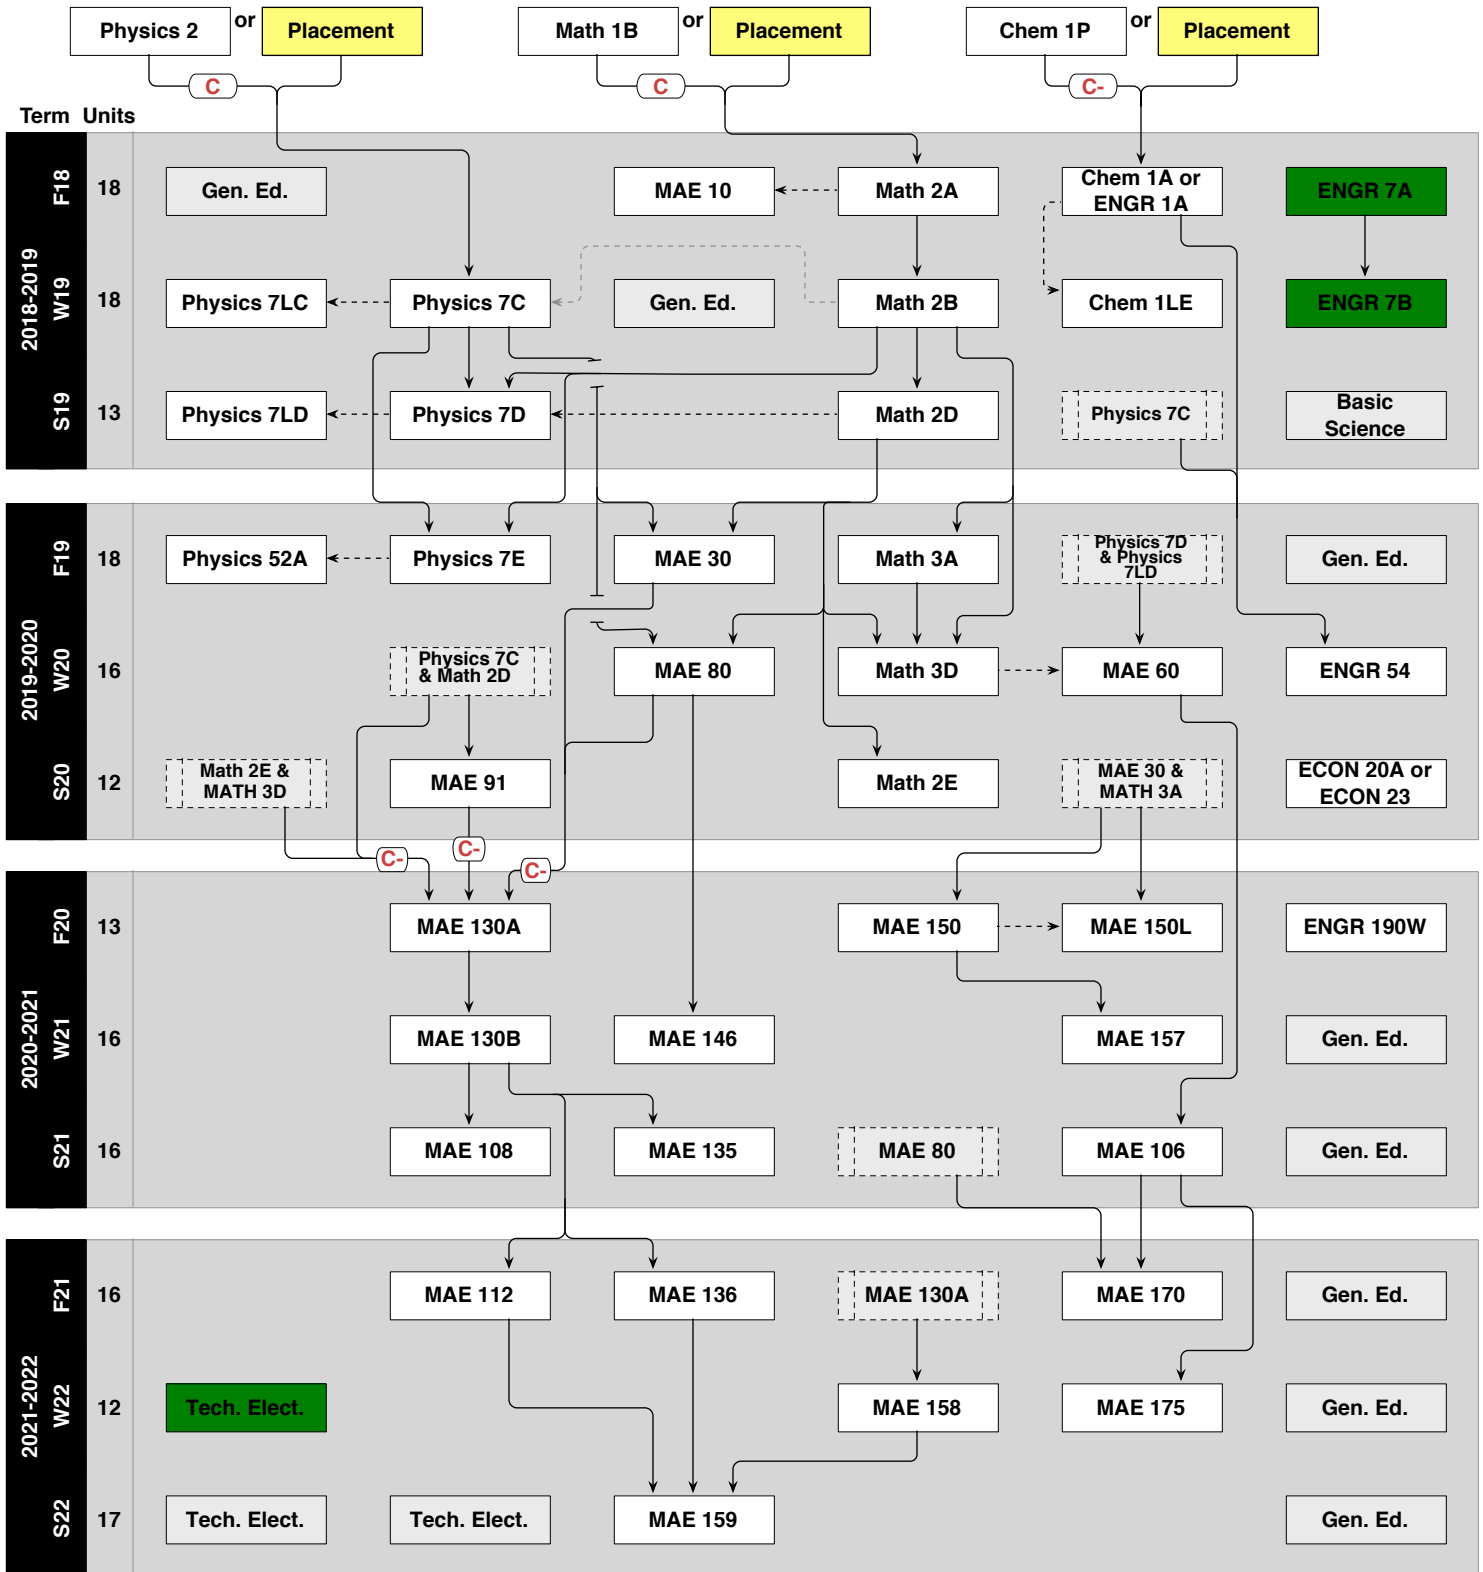

# Aerospace Engineering

## Prerequisite Flowchart (2018-2019)

**ENGR 7A-ENGR 7B is a technical elective, available only to first year students in Fall and Winter quarters. Both ENGR 7A & ENGR 7B must be taken to count as a technical elective. If ENGR7A-ENGR7B is taken, this will replace one technical elective course in the senior year.**