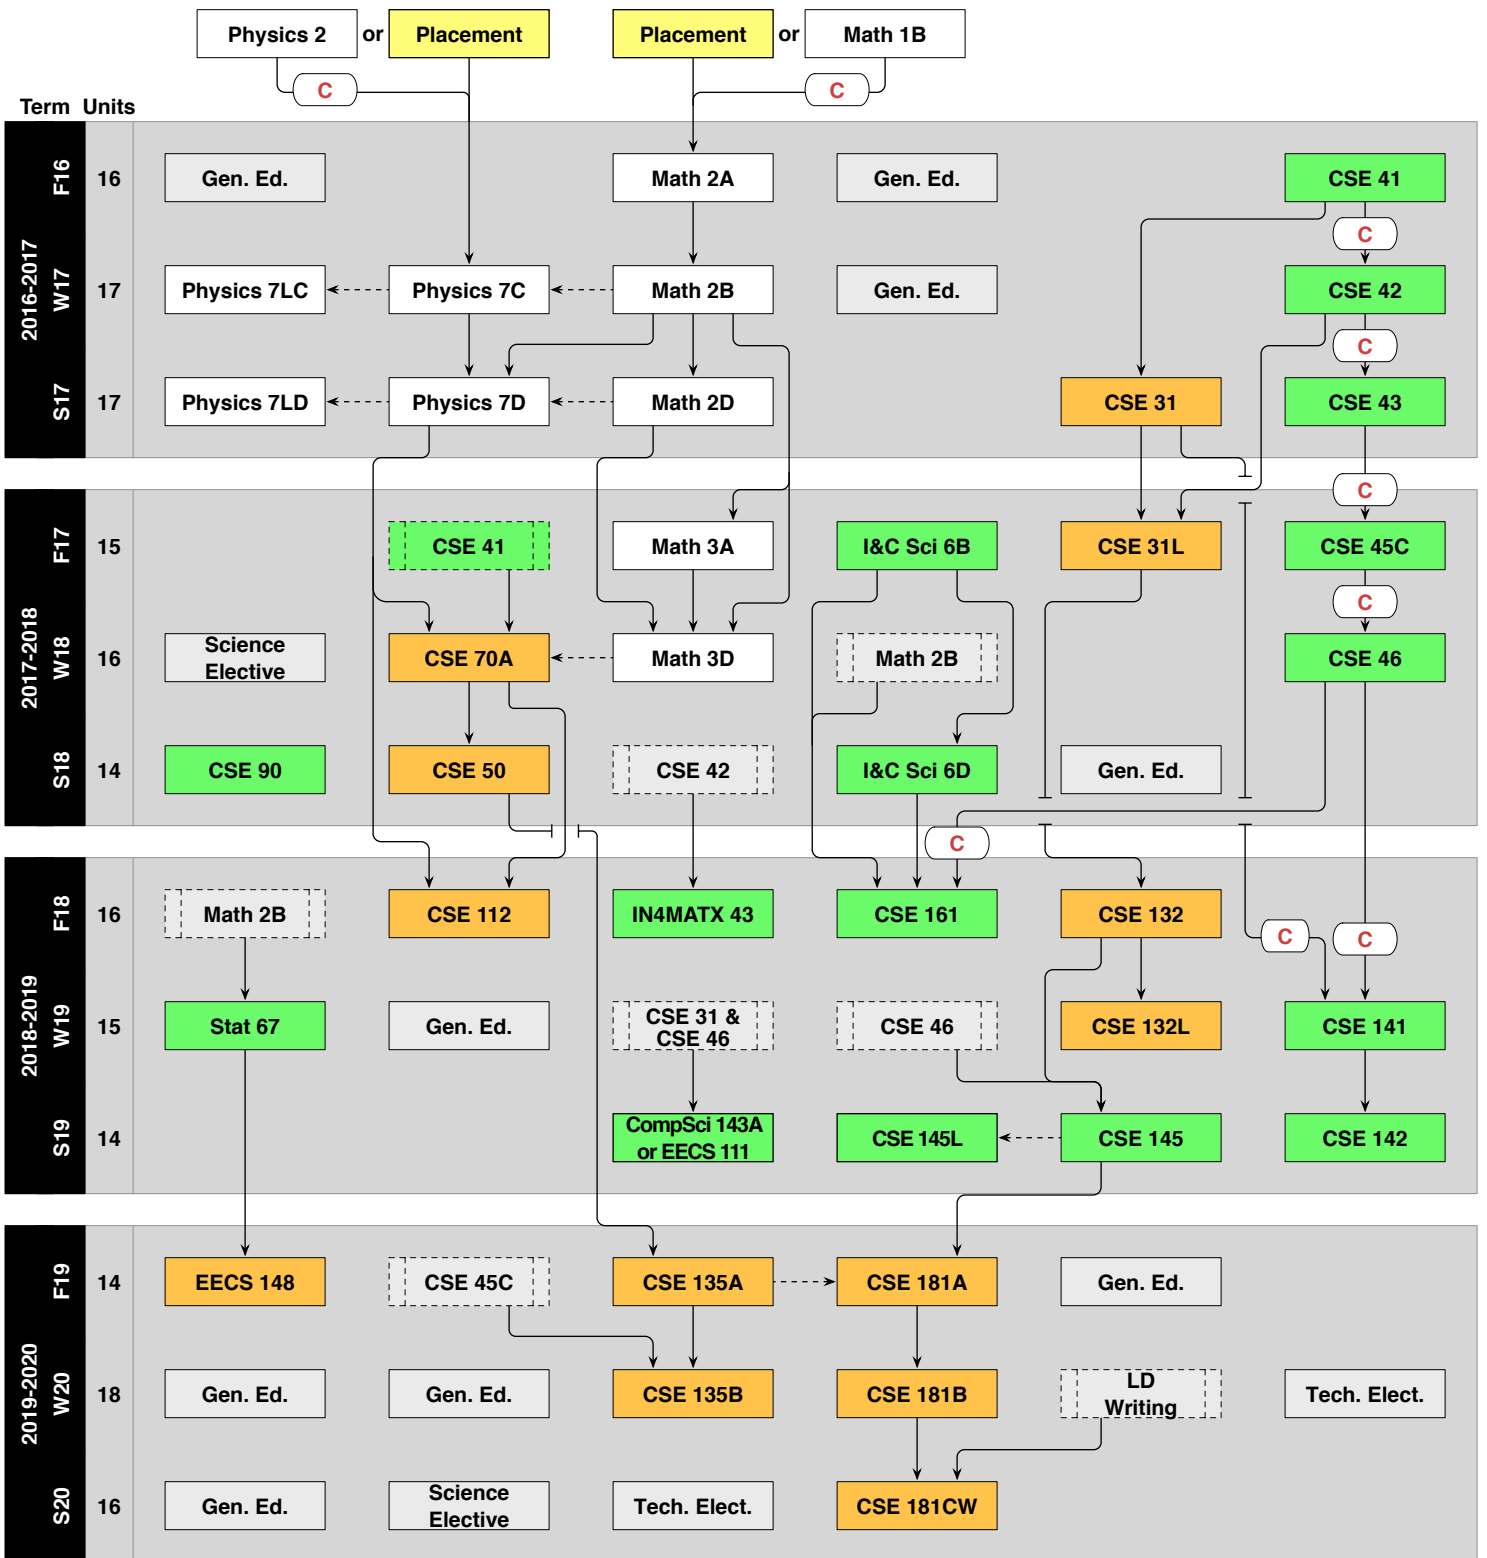

Table 5-A-4
Computer Science and Engineering
 Prerequisite Flowchart (2016-2017)

Material Collection

- EECS
- Bren:ICS

Course

- Ref. to course elsewhere
- Prerequisite
- Corequisite
- Prerequisite requires a grade of C or better