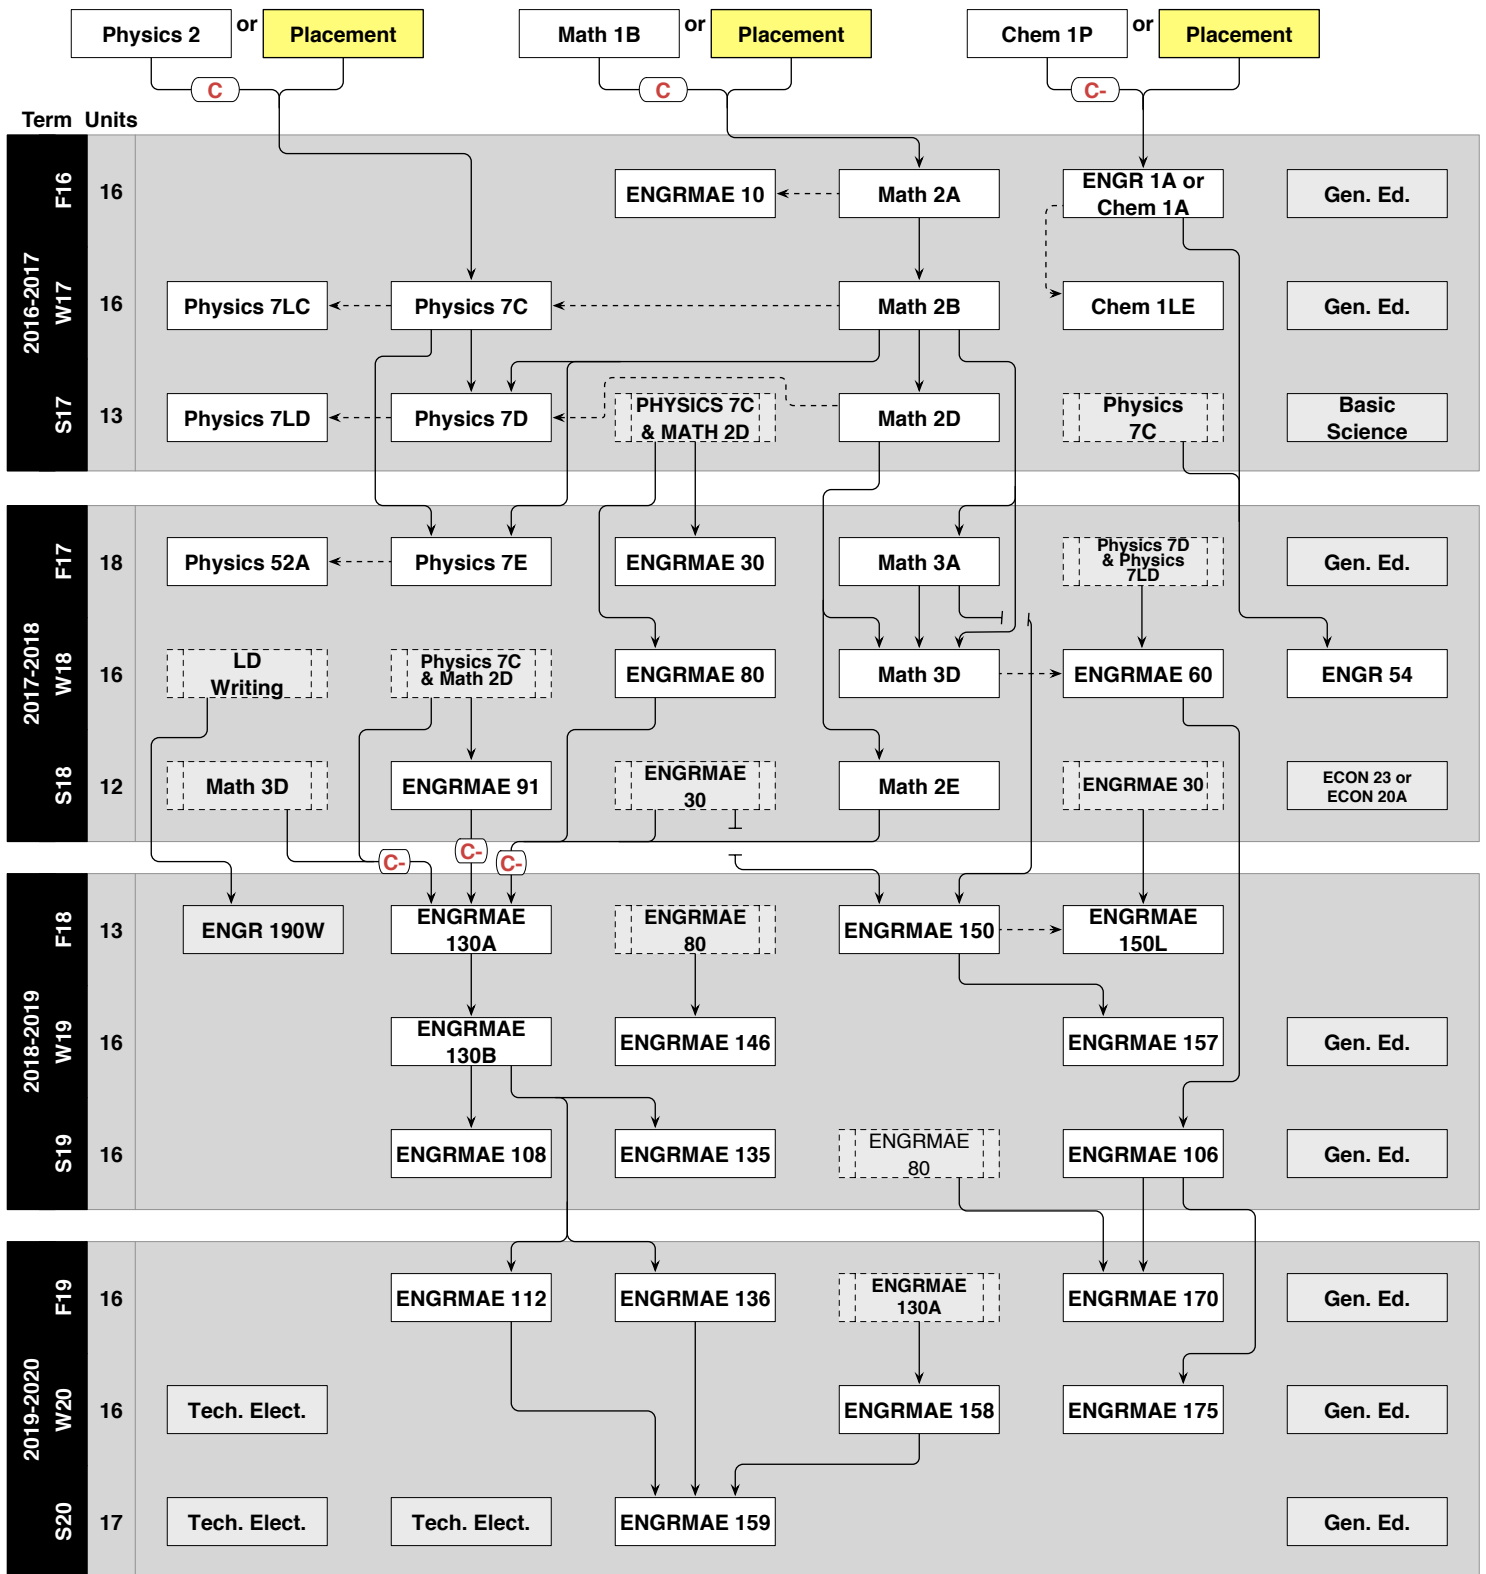

Aerospace Engineering

Prerequisite Flowchart (2016-2017)

Course	Ref. to course elsewhere
→	Prerequisite
- - - - -	Corequisite
C	Prerequisite requires a grade of C or better